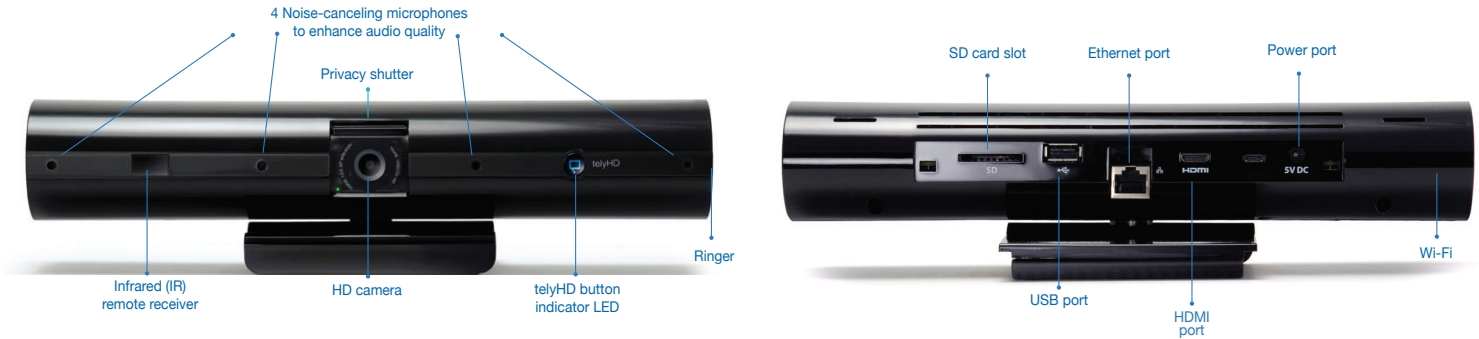

telyHD Pro: Simple, Secure, Affordable Video Conferencing

Product Specifications: (For more detail, please visit our website at tely.com/products)

Package includes

- telyHD appliance with camera, privacy shutter, codec, microphone array, universal mount
- 7-button remote control
- HDMI cable
- AC power adapter
- 1 year hardware warranty
- 1 year software updates
- 1 year telyCloud subscription

Communications

- SIP, telyCloud VMM, Skype, Third-Party Cloud Services
- 100 Kbps - 1.5 Mbps
- 10/100 Base-T RJ-45
- 802.11n Wi-Fi (b/g/n compatible) 2.4GHz with WEP, WPA and WPA2 support

Content Sharing

- H.264 at up to 720p, 15 fps

Video Standards

- H.264, H.263

Video Output

- HDMI 720p to any HDMI display

Video Resolutions

- Up to 1280 x 720 24fps at 1200kbps

Audio Standards

- SILK, G722, G722.1 codecs

Audio Inputs

- 4 internal directional beamforming microphones
- -35dB sensitivity
- 100Hz to 12KHz

Audio Output

- HDMI
- Optional USB telyHD Audio Pod speaker/microphone

Audio Features

- Built-in ringer
- Acoustic Echo Cancellation
- Full-duplex audio
- Automatic Gain Control
- Automatic Noise Suppression
- Packet Loss Concealment
- Jitter Buffer

Security

- SIP: AES-128, SRTP for media encryption, TLS for signaling encryption, SDP (over TLS) for exchanging SRTP keys
- telyCloud: AES-256
- Skype: AES-256, RSA

Network Features

- NAT Traversal
- Adaptive Bitrate Control and Resolution Switching

Power

- Input: 100-240V 50-60Hz
- Output: 5V DC, 3A
- Usage: 5W

Size

- 10.75" x 3.9" x 2.75" (w x d x h)

Weight

- 13.6 oz

Environmental Conditions

- Operating temperature: 0 to 35 degrees C
- Storage temperature: -20 to 45 degrees C
- Humidity: 5% to 95% non-condensing

Mechanical

- TV mounting mechanism
- Tripod mount
- Camera privacy cover

Regulatory Certifications

- FCC Class B

Options

- telyHD Audio Pod speaker/microphone

Designed for use with:

BlueJeans

broadsoft

Polycam
READY

skype

zoom