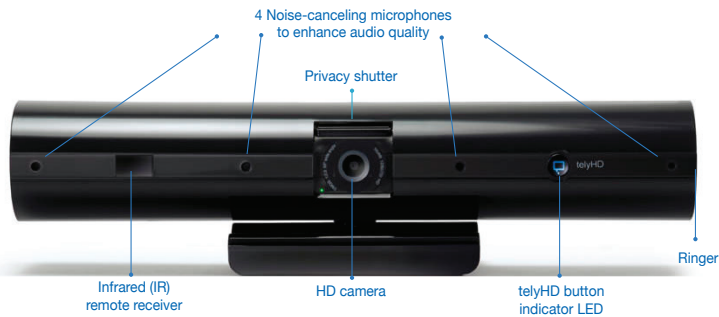

telyHD Base Edition

Product Specifications: (For more detail, please visit our website at tely.com/products)

Package includes

- telyHD appliance with camera, privacy shutter, codec, microphone array, universal mount
- 7-button remote control
- HDMI cable
- AC power adapter
- 1 year software updates

Communications

- Skype
- 100 Kbps - 1.5 Mbps
- 10/100 Base-T RJ-45
- 802.11n Wi-Fi (b/g/n compatible) 2.4GHz with WEP, WPA and WPA2 support

Video Standards

- H.264, H.263

Video Output

- HDMI 720p to any HDMI display

Video Resolutions

- Bitrates below are minimums required to achieve given resolution
- Skype resolutions:
  - 1280 × 720: 800 Kbps
  - 848 × 480: 400 Kbps
  - 320 × 240: 200 Kbps
  - 160 × 120: 50 Kbps

Audio Standards

- SILK

Audio Inputs

- 4 internal directional beamforming microphones
- -35dB sensitivity
- 100Hz to 12KHz

Audio Output

- HDMI
- Optional USB telyHD Audio Pod speaker/microphone

Audio Features

- Built-in ringer
- Acoustic Echo Cancellation
- Full-duplex audio
- Automatic Gain Control
- Automatic Noise Suppression
- Packet Loss Concealment
- Jitter Buffer

Security

- Skype: AES-256, RSA

Power

- Input: 100-240V 50-60Hz
- Output: 5V DC, 3A
- Usage: 5W

Size

- W10.75" x D3.9" x H2.75"

Weight

- 13.6 oz

Environmental Conditions

- Operating temperature: 0 to 35 degrees C
- Storage temperature: -20 to 45 degrees C
- Humidity: 5% to 95% non-condensing

Mechanical

- TV mounting mechanism
- Tripod mount
- Camera privacy cover

Regulatory Certifications

- FCC Class B

Options

- telyHD Audio Pod - USB speaker/microphone
- telyHD Pro Upgrade

Designed for use with: