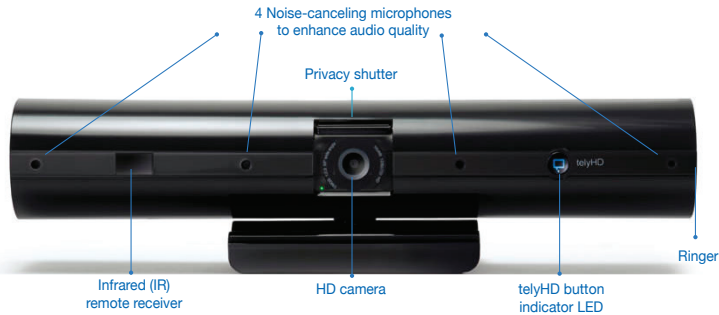

telyHD Base Edition

Product Specifications: (For more detail, please visit our website at tely.com/products)

Package includes

- telyHD appliance with camera, privacy shutter, codec, microphone array, universal mount
- 7-button remote control
- HDMI cable
- AC power adapter
- 1 year software updates

Communications

- Skype
- 100 Kbps - 1.5 Mbps
- 10/100 Base-T RJ-45
- 802.11n Wi-Fi (b/g/n compatible) 2.4GHz with WEP, WPA and WPA2 support

Video Standards

- H.264, H.263

Video Output

- HDMI 720p to any HDMI display

Video Resolutions

- Bitrates below are minimums required to achieve given resolution
- Skype resolutions:
  - 1280 × 720: 800 Kbps
  - 848 × 480: 400 Kbps
  - 320 × 240: 200 Kbps
  - 160 × 120: 50 Kbps

Audio Standards

- SILK

Audio Inputs

- 4 internal directional beamforming microphones
- -35dB sensitivity
- 100Hz to 12KHz

Audio Output

- HDMI
- Optional USB telyHD Audio Pod speaker/microphone

Audio Features

- Built-in ringer
- Acoustic Echo Cancellation
- Full-duplex audio
- Automatic Gain Control
- Automatic Noise Suppression
- Packet Loss Concealment
- Jitter Buffer

Security

- Skype: AES-256, RSA

Power

- Input: 100-240V 50-60Hz
- Output: 5V DC, 3A
- Usage: 5W

Size

- W10.75" x D3.9" x H2.75"

Weight

- 13.6 oz

Environmental Conditions

- Operating temperature: 0 to 35 degrees C
- Storage temperature: -20 to 45 degrees C
- Humidity: 5% to 95% non-condensing

Mechanical

- TV mounting mechanism
- Tripod mount
- Camera privacy cover

Regulatory Certifications

- FCC Class B

Options

- telyHD Audio Pod - USB speaker/microphone
- telyHD Pro Upgrade

Designed for use with: