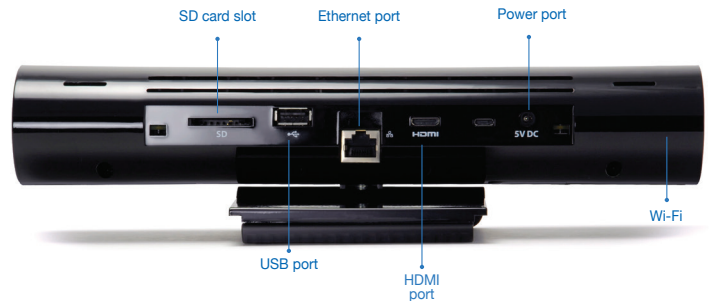

telyHD Base Edition

Product Specifications: (For more detail, please visit our website at tely.com/products)

Package includes

- telyHD appliance with camera, privacy shutter, codec, microphone array, universal mount
- 7-button remote control
- HDMI cable
- AC power adapter
- 1 year software updates

Communications

- Skype
- 100 Kbps - 1.5 Mbps
- 10/100 Base-T RJ-45
- 802.11n Wi-Fi (b/g/n compatible) 2.4GHz with WEP, WPA and WPA2 support

Video Standards

- H.264, H.263

Video Output

- HDMI 720p to any HDMI display

Video Resolutions

- Bitrates below are minimums required to achieve given resolution
- Skype resolutions:
  - 1280 × 720: 800 Kbps
  - 848 × 480: 400 Kbps
  - 320 × 240: 200 Kbps
  - 160 × 120: 50 Kbps

Audio Standards

- SILK

Audio Inputs

- 4 internal directional beamforming microphones
- -35dB sensitivity
- 100Hz to 12KHz

Audio Output

- HDMI
- Optional USB telyHD Audio Pod speaker/microphone

Audio Features

- Built-in ringer
- Acoustic Echo Cancellation
- Full-duplex audio
- Automatic Gain Control
- Automatic Noise Suppression
- Packet Loss Concealment
- Jitter Buffer

Security

- Skype: AES-256, RSA

Power

- Input: 100-240V 50-60Hz
- Output: 5V DC, 3A
- Usage: 5W

Size

- W10.75" x D3.9" x H2.75"

Weight

- 13.6 oz

Environmental Conditions

- Operating temperature: 0 to 35 degrees C
- Storage temperature: -20 to 45 degrees C
- Humidity: 5% to 95% non-condensing

Mechanical

- TV mounting mechanism
- Tripod mount
- Camera privacy cover

Regulatory Certifications

- FCC Class B

Options

- telyHD Audio Pod - USB speaker/microphone
- telyHD Pro Upgrade

Designed for use with: