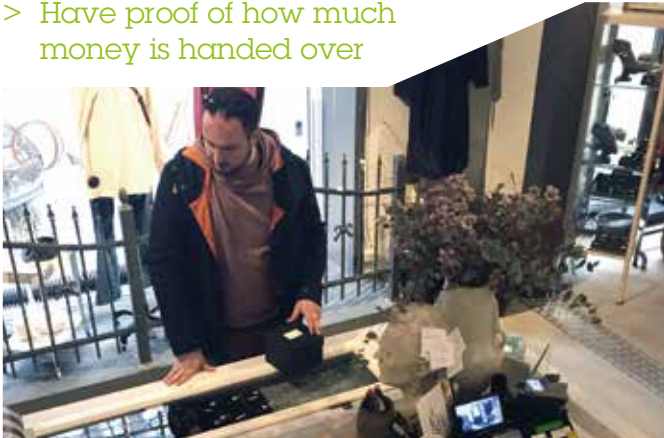

This solution works both for single and multiple locations, and it scales to match your changing business needs.

> Keep your staff safe

> Have proof of how much money is handed over

> Record suspect actions and use video as proof

There are different situations when video surveillance can be extra useful:

- > General surveillance for identifying people and objects
- > Monitoring outdoor premises day and night
- > Detect incidents indoors after hours

If you are interested in AXIS Companion video surveillance or want to discuss your specific needs, please contact:

LAN-COMM Technologies, Inc.
5411 Bandera Road, Suite 303
San Antonio, Texas 78238

(210) 681-2505 Office
(210) 681-2509 Fax
www.lctinc.net

Or email us sales@lctinc.net